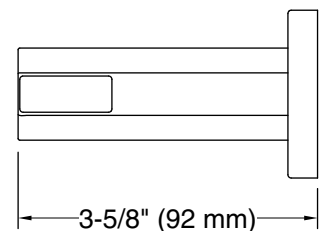

Color	Code	Description
	CP	Polished Chrome
	BN	Vibrant™ Brushed Nickel
	BL	Matte Black
	2MB	Vibrant™ Brushed Moderne Brass

Technical Information

All product dimensions are nominal.

Material: Zinc, Stainless Steel